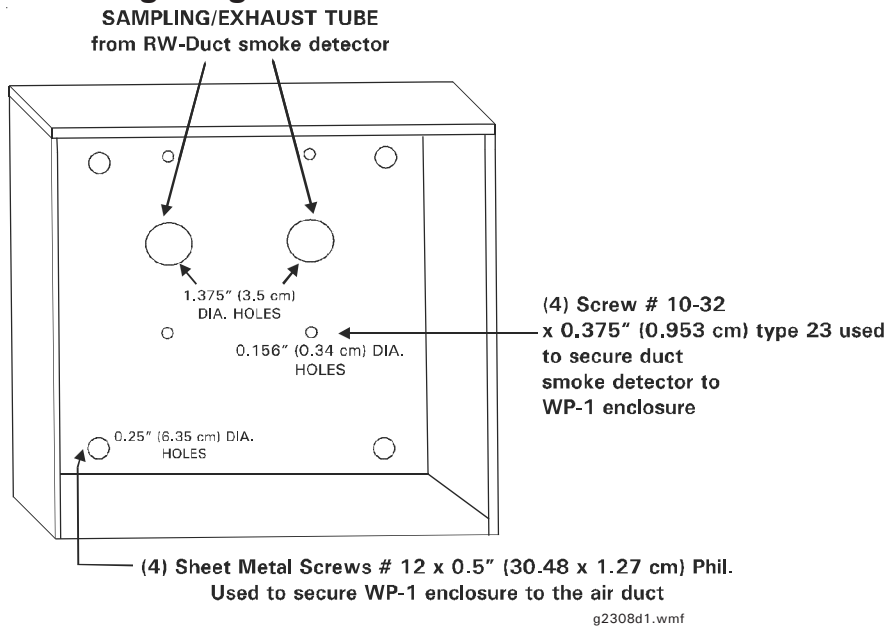

72247 Enclosure

For Duct Smoke Detectors

Description

The 72247 enclosure provides protection for the Gamewell-FCI duct smoke detectors in outdoor installations against rain, sleet, and snow, or indoors against dripping water. The 72247 enclosure is compatible with the following analog addressable models: XP95-PD, XP95-PDR, XP95-ID, and XP95-IDR. The 72247 is compatible with the following conventional models: 30954, 30955, 70957-01, and 70958-01.

Engineer's Specifications

The Gamewell-FCI duct detector models XP95-PD, XP95-PDR, XP95-ID, XP95-IDR, 30954, 30955, 70957-01, and 70958-01 used in outdoors or in wet locations shall be installed in a 16-gauge steel enclosure with a drip shield top. The enclosure shall be Gamewell-FCI part number 72247.

Mounting Diagram

Features

- 16-gauge steel.
- Eggshell white finish.
- Drip shield top.
- Slip-on removable cover.
- Embossed mounting holes on back of enclosure.
- Knockouts in bottom of enclosure.
- Compatibles:
 - Analog:* XP95-PD, XP95-PDR, CP95-ID, and XP95-IDR.
 - Conventional:* 30954, 30955, 70957-01, and 70958-01.

Dimensions

12.0" H x 12.0" W x 4.0" D (cm: 30.48 H x 30.48 W x 10.16 D).

Listings

Listings and approvals below apply to the 72247 Gamewell-FCI Duct Smoke Detector Enclosure. In some cases, certain modules may not be listed by certain approval agencies, or listing may be in process. Consult factory for latest listing status.